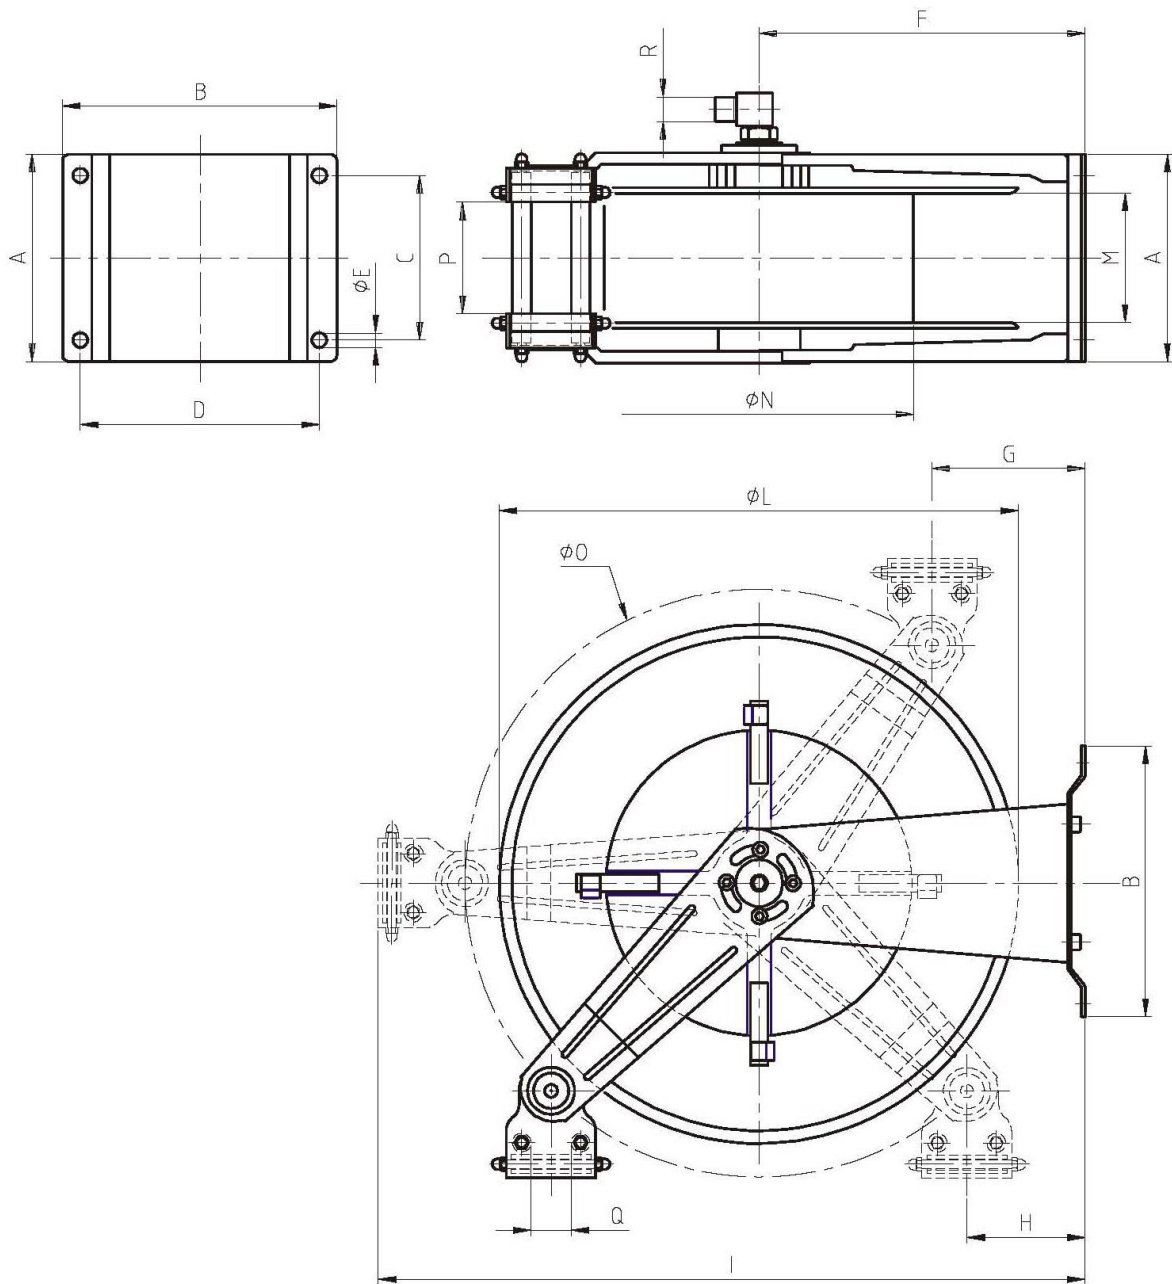

AKV3501 STAINLESS STEEL AUTOMATIC HOSE REEL

AKV3501

ST30

Max. working pressure	80 bar
Connection inlet - outlet	1" male – 3/4" male
Bore	19mm
Max. hose Ø	1"
Max. Hose length	3/4" – 20m (max. O.D. 28mm) 1" – 13m
Weight	28 Kg
Material hose reel	AISI 304 / AISI 303
Material swivel	AISI 304 Seal: VITON

Dimensions AKV3501

Art.	A	B	C	D	E	F	G	H	I	L	M	N	O	P	Q	R
AKV3501	310	295	280	263	13	315	120	107	700	540	135	310	580	105	43	1" M

DIMENSIONS ST30

Art. Code	A	B	C	D	E	F	G	H	I	L	M	N
ST30	390	245	360	210	13	230	212	310	308	265	280	13