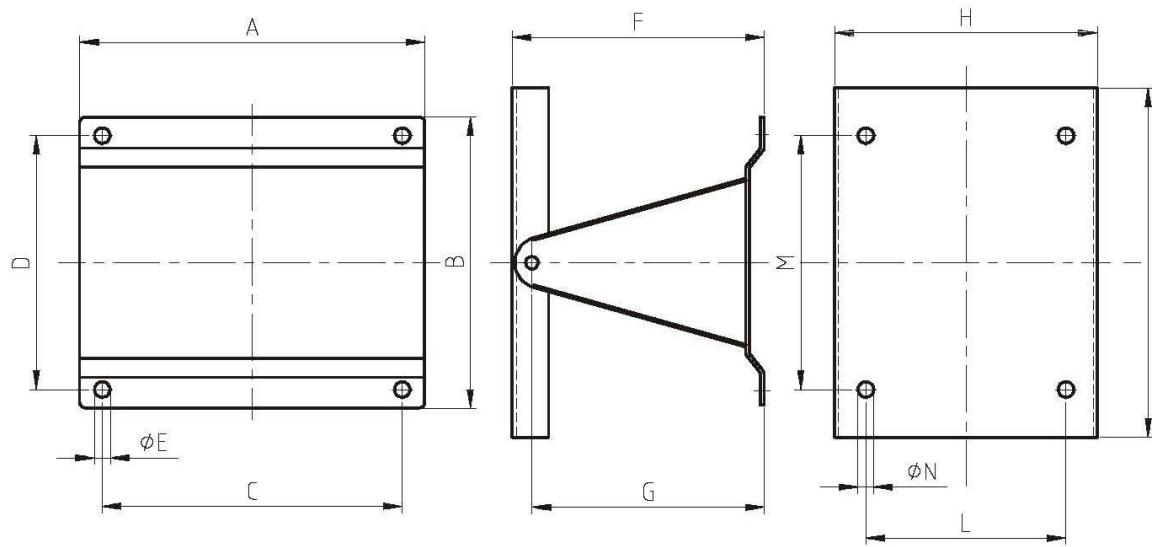

AKV3501 STAINLESS STEEL AUTOMATIC HOSE REEL

AKV3501

ST30

Max. working pressure	80 bar
Connection inlet - outlet	1" male – 3/4" male
Bore	19mm
Max. hose Ø	1"
Max. Hose length	3/4" – 20m (max. O.D. 28mm) 1" – 13m
Weight	28 Kg
Material hose reel	AISI 304 / AISI 303
Material swivel	AISI 304 Seal: VITON

Dimensions AKV3501

Art.	A	B	C	D	E	F	G	H	I	L	M	N	O	P	Q	R
AKV3501	310	295	280	263	13	315	120	107	700	540	135	310	580	105	43	1" M

DIMENSIONS ST30

Art. Code	A	B	C	D	E	F	G	H	I	L	M	N
ST30	390	245	360	210	13	230	212	310	308	265	280	13